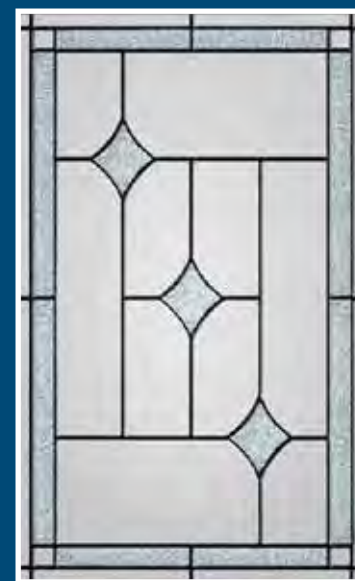

Inspired by the style of Charles Rennie Mackintosh, this exclusive design is colour matched utilising bevel and resin technology to provide a truly unique option, available only within this range.

COMPOSITE HALF MOON - SAGE

COMPOSITE HALF - SLATE GREY

WITH 'BAVARIA' GLAZING

A great choice for a front or back door, the Composite Half will flood your entrance with light. The contemporary glazing, exclusive to the Bohemia range, gives the perfect blend of linear and geometrical design providing an instant impact to create a tasteful personal statement.