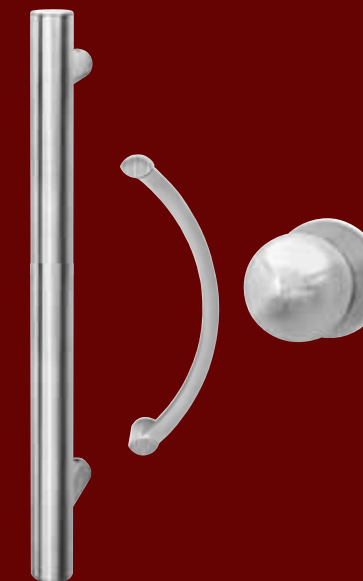

DOOR FURNITURE

A choice of quality handles available as lever/lever or lever/pad and incorporating high security cylinders, with cylinder guards, are fitted as standard to all doors in the Bohemia range.

A whole range of door knockers and numerals are available in a variety of colours.

Spyholes, door guards and safety chains are also available for the Bohemia range.

Images are not to scale

KARCHER HARDWARE

UPGRADE YOUR DOOR FURNITURE

Complete the Bohemia look and make your door stand out with the new Karcher furniture. Choose from various designs and styles that make a stylish, contemporary difference.

Each 'pull' handle design comes complete with the AV-2 auto system and stylish stainless steel door knob to the interior.